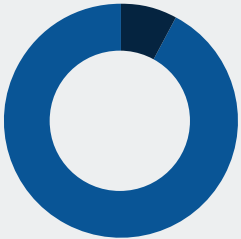

UNDERGRADUATE & GRADUATE
CH **CH** **O** **K**
ENROLLMENT: **335**

LCM ENROLLMENT:

(CUS Fall 2023 Enrollment Report - Concordia WI and Ann Arbor)

What our **G** **AD** **A** **E** **A**

92% of 2023 graduates feel better prepared both to serve and to lead by putting the needs of others first