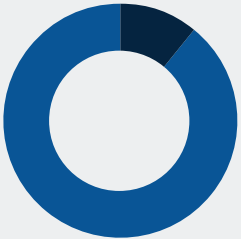

UNDERGRADUATE & GRADUATE
CH **CH** **O** **K**
ENROLLMENT: **335**

LCM ENROLLMENT:

(CUS Fall 2023 Enrollment Report - Concordia WI and Ann Arbor)

What our **G** **AD** **A** **E** **A**

92% of 2023 graduates feel better prepared both to serve and to lead by putting the needs of others first