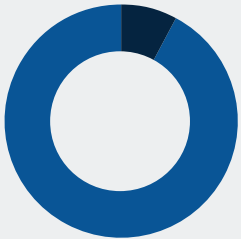

89% of 2023 graduates agreed that Concordia helped them better understand their calling and purpose in life.