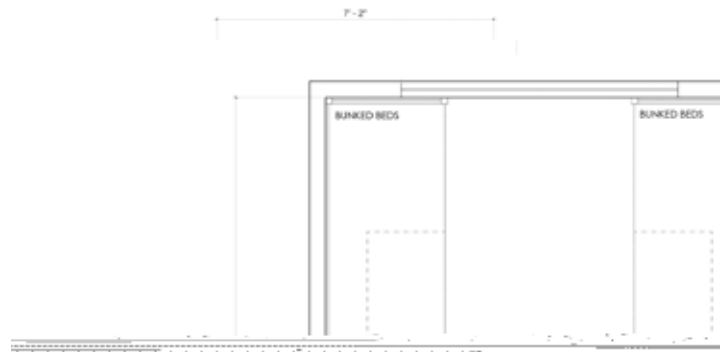

HEIDELBURG Hall

Room Layout Option C

4 Person Room